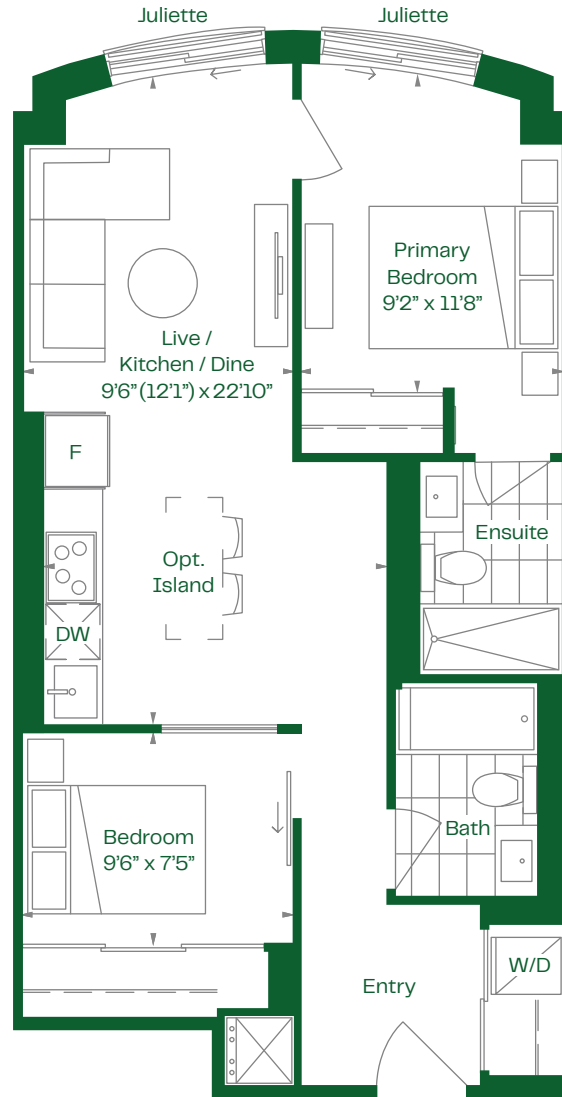

The Calmstone  
2B.04 | 2 Bedroom

Total:  
720 sq. ft.

Claystone

LEVEL 2

LEVELS 3 & 4

LEVEL 5

Dimensions, specifications, layouts and materials are approximate only and are subject to change without notice. Tile patterns may vary. Risers and Window sizes and location, may vary. Actual usable floor space may vary from stated floor area. Balcony and terrace area is approximate and may vary in size floor to floor due to architectural detail. The purchaser acknowledges that the actual unit purchased may be a reverse layout to the plan shown. See Sales Representative for full details. E. & O. E.