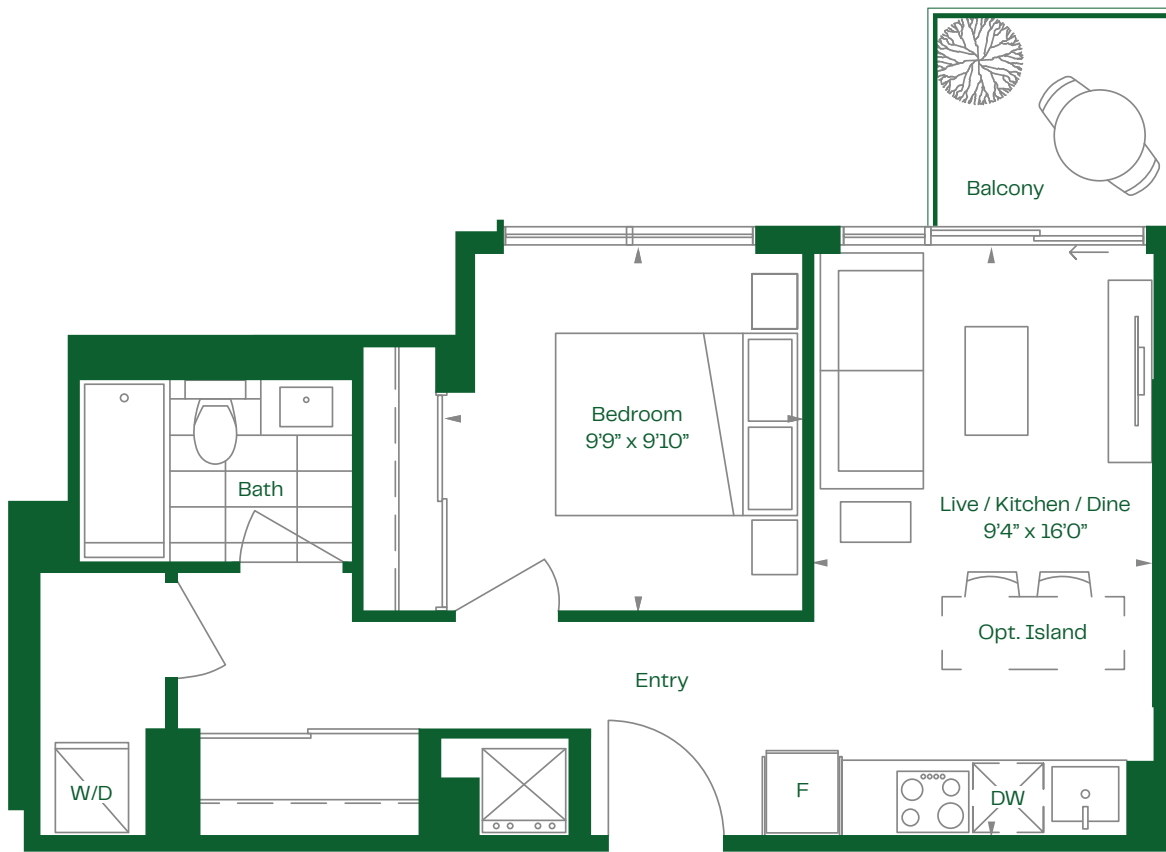

The Drift

1B.01 | 1 Bedroom

Interior: 515 sq. ft. Exterior: 41 sq. ft. Total: 556 sq. ft.

Claystone

LEVEL 2

LEVELS 3 & 4

LEVEL 5

LEVEL 6

LEVEL 7

Dimensions, specifications, layouts and materials are approximate only and are subject to change without notice. Tile patterns may vary. Risers and Window sizes and location, may vary. Actual usable floor space may vary from stated floor area. Balcony and terrace area is approximate and may vary in size floor to floor due to architectural detail. The purchaser acknowledges that the actual unit purchased may be a reverse layout to the plan shown. See Sales Representative for full details. E. & O. E.