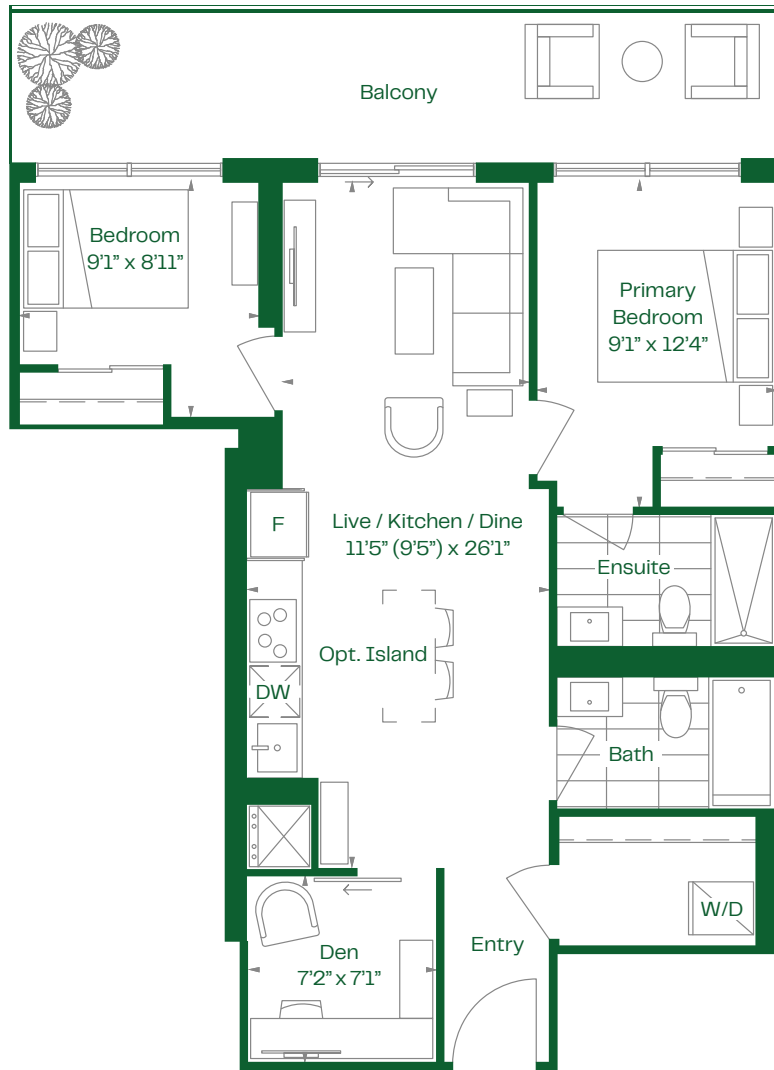

The Lakestone

2B+D.02 | 2 Bedroom + Den

Interior: 800 sq. ft. Exterior: 179 sq. ft. Total: 979 sq. ft.

Claystone

LEVEL 2

LEVELS 3 & 4

LEVEL 5

Dimensions, specifications, layouts and materials are approximate only and are subject to change without notice. Tile patterns may vary. Risers and Window sizes and location, may vary. Actual usable floor space may vary from stated floor area. Balcony and terrace area is approximate and may vary in size floor to floor due to architectural detail. The purchaser acknowledges that the actual unit purchased may be a reverse layout to the plan shown. See Sales Representative for full details. E. & O. E.