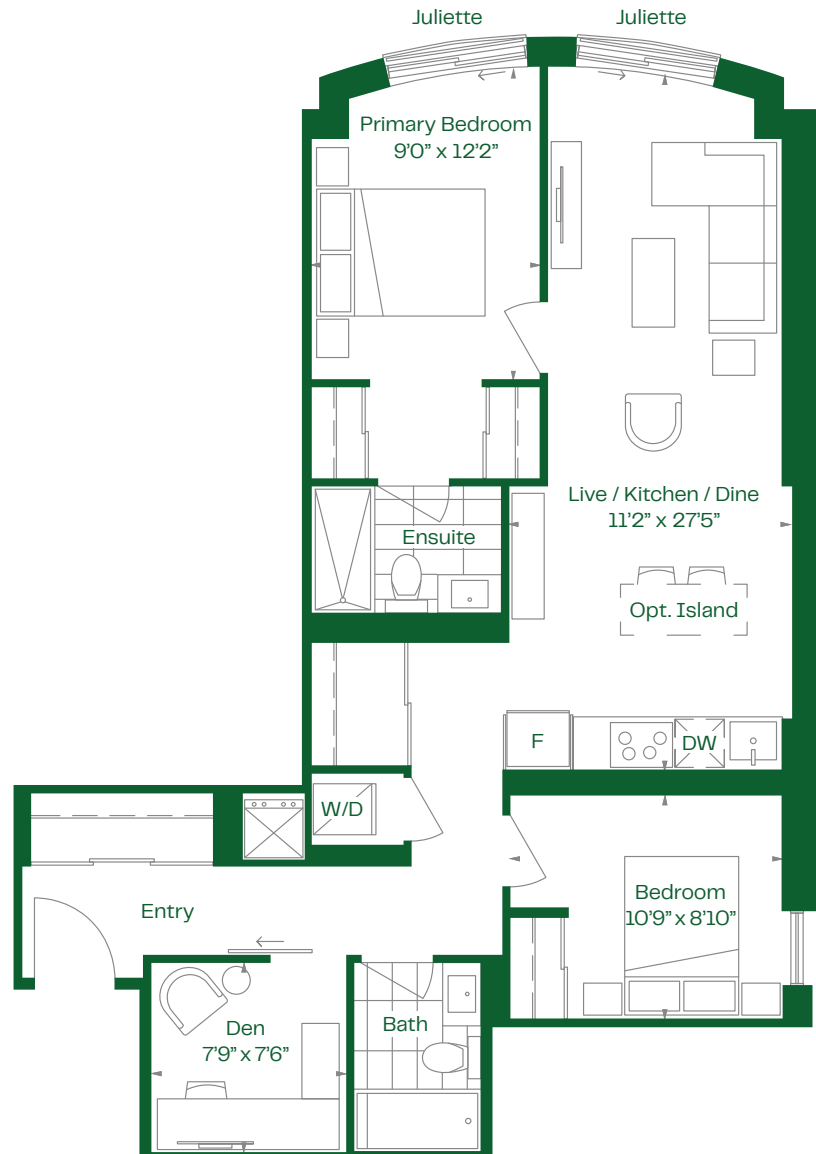

# The Pearl

2B+D.04 | 2 Bedroom + Den

Total:  
985 sq. ft.

# Claystone

LEVEL 2

LEVELS 3 & 4

LEVEL 5

Dimensions, specifications, layouts and materials are approximate only and are subject to change without notice. Tile patterns may vary. Risers and Window sizes and location, may vary. Actual usable floor space may vary from stated floor area. Balcony and terrace area is approximate and may vary in size floor to floor due to architectural detail. The purchaser acknowledges that the actual unit purchased may be a reverse layout to the plan shown. See Sales Representative for full details. E. & O. E.