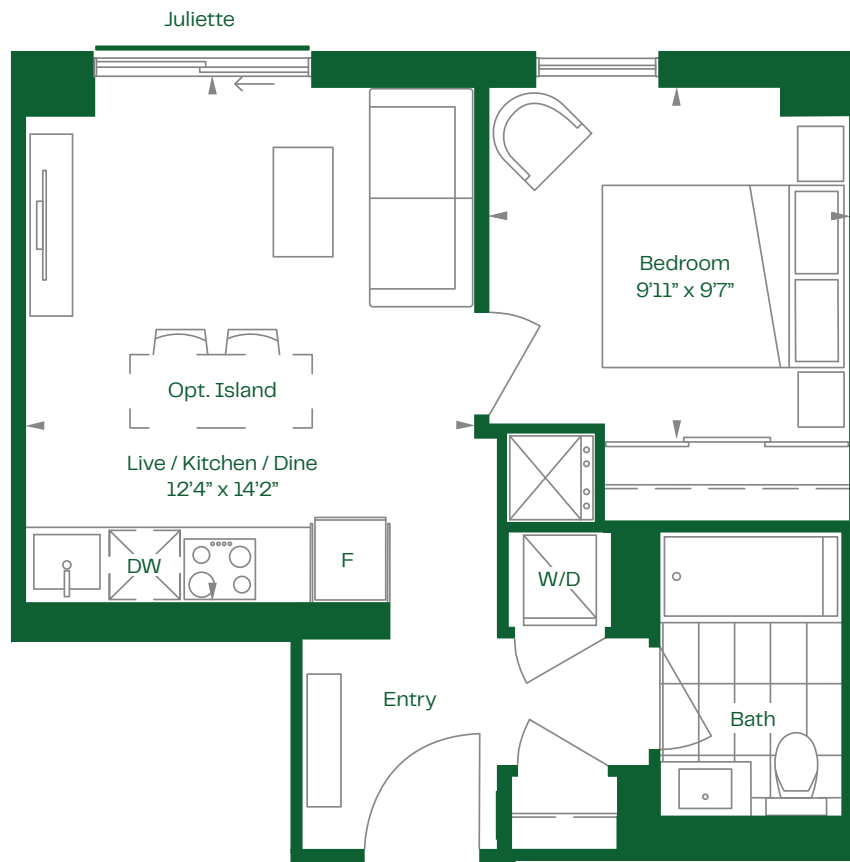

The Tide  
1B.02 | 1 Bedroom

Total:  
480 sq. ft.

Claystone

LEVELS 3 & 4

Dimensions, specifications, layouts and materials are approximate only and are subject to change without notice. Tile patterns may vary. Risers and Window sizes and location, may vary. Actual usable floor space may vary from stated floor area. Balcony and terrace area is approximate and may vary in size floor to floor due to architectural detail. The purchaser acknowledges that the actual unit purchased may be a reverse layout to the plan shown. See Sales Representative for full details. E. & O. E.