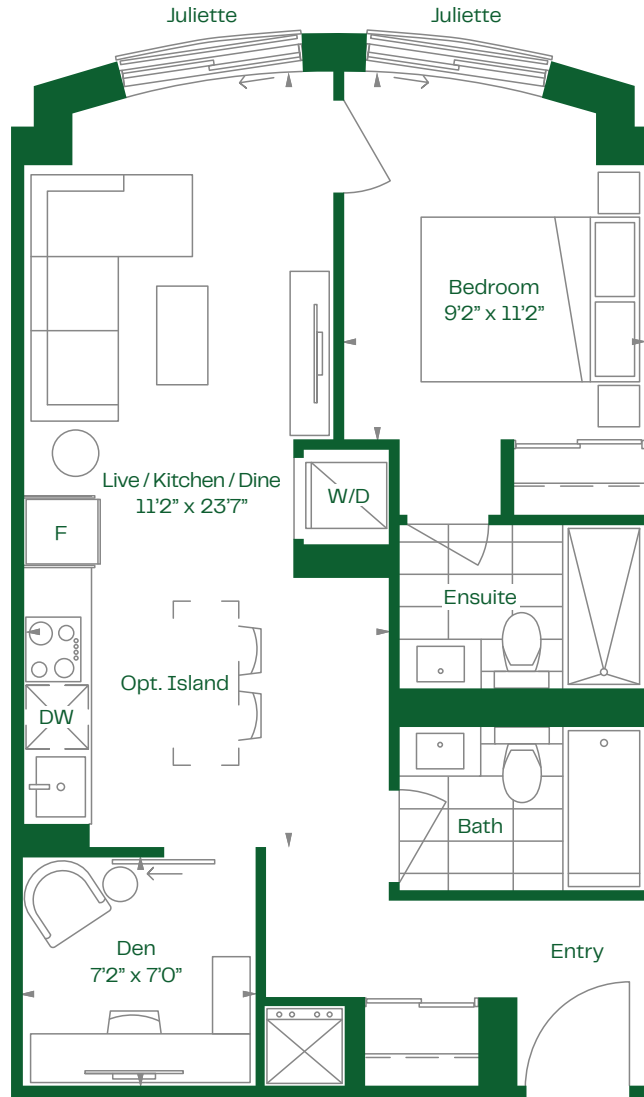

The Wave

1B+D.03 | 1 Bedroom + Den

Total:
635 sq. ft.

Claystone

LEVEL 2

LEVELS 3 & 4

LEVEL 5

Dimensions, specifications, layouts and materials are approximate only and are subject to change without notice. Tile patterns may vary. Risers and Window sizes and location, may vary. Actual usable floor space may vary from stated floor area. Balcony and terrace area is approximate and may vary in size floor to floor due to architectural detail. The purchaser acknowledges that the actual unit purchased may be a reverse layout to the plan shown. See Sales Representative for full details. E. & O. E.