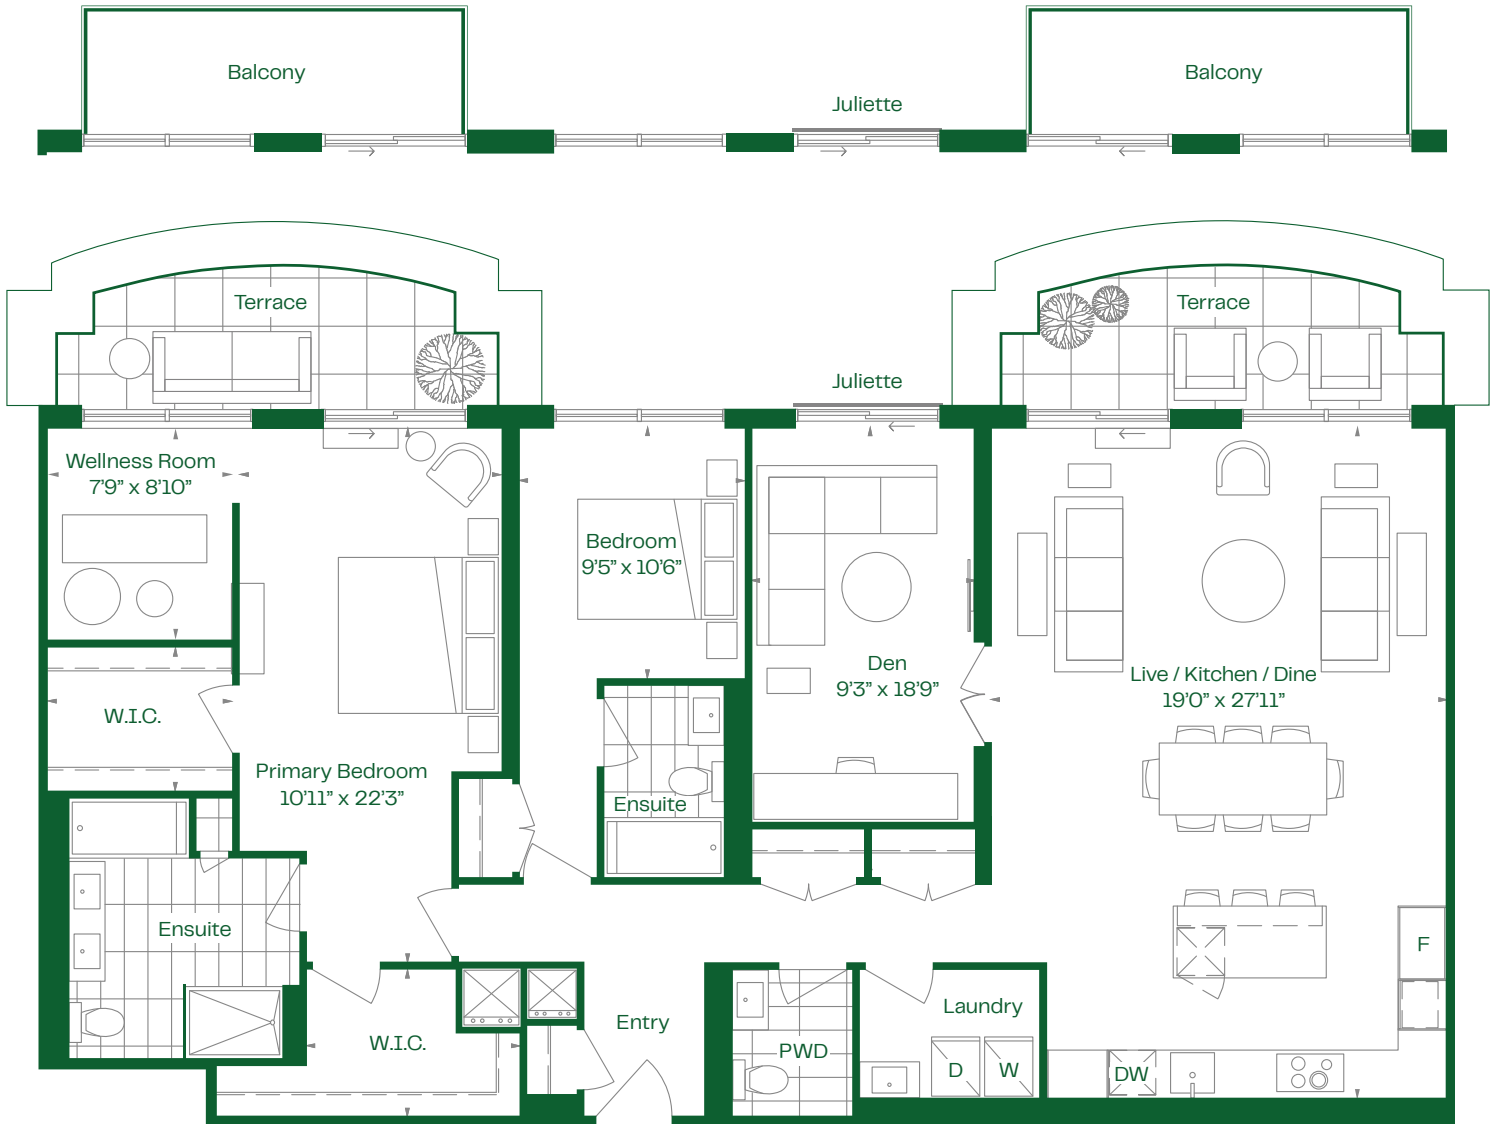

The Wavestone

2B+D.11 | 2 Bedroom + Den

Interior: 1,780 sq. ft.
 Exterior: 166 sq. ft. (B) 192 sq. ft. (T)
 Total: 1,946 sq. ft. 1,972 sq. ft.

Claystone

LEVEL 6

LEVEL 7

Dimensions, specifications, layouts and materials are approximate only and are subject to change without notice. Tile patterns may vary. Risers and Window sizes and location, may vary. Actual usable floor space may vary from stated floor area. Balcony and terrace area is approximate and may vary in size floor to floor due to architectural detail. The purchaser acknowledges that the actual unit purchased may be a reverse layout to the plan shown. See Sales Representative for full details. E. & O. E.