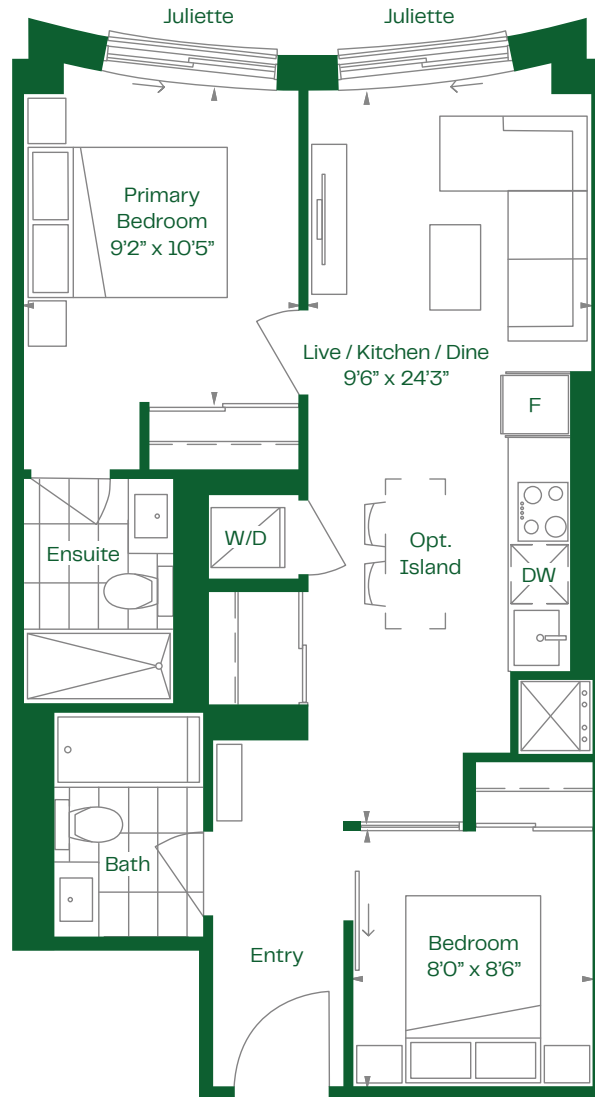

The Brightstone

2B.03 | 2 Bedroom

Total:
670 sq. ft.

Claystone

LEVEL 2

LEVELS 3 & 4

Dimensions, specifications, layouts and materials are approximate only and are subject to change without notice. Tile patterns may vary. Risers and Window sizes and location, may vary. Actual usable floor space may vary from stated floor area. Balcony and terrace area is approximate and may vary in size floor to floor due to architectural detail. The purchaser acknowledges that the actual unit purchased may be a reverse layout to the plan shown. See Sales Representative for full details. E. & O. E.