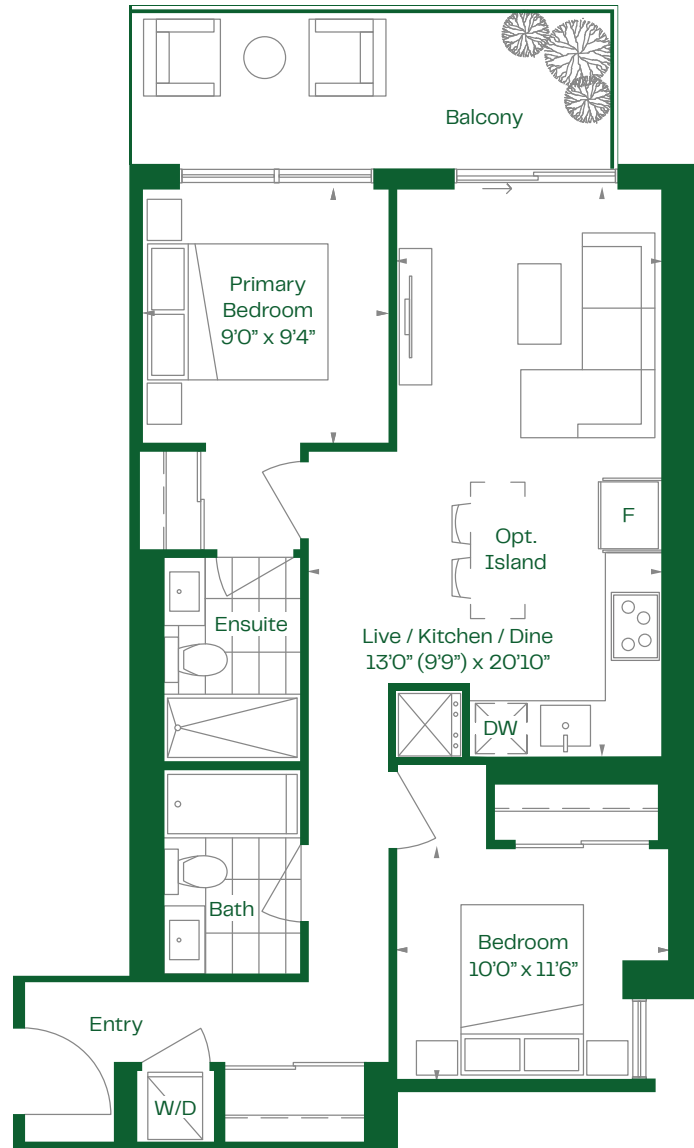

The Cloudstone

2B.13 | 2 Bedroom

Interior: 770 sq. ft. Exterior: 108 sq. ft. Total: 878 sq. ft.

Claystone

LEVEL 6

LEVEL 7

Dimensions, specifications, layouts and materials are approximate only and are subject to change without notice. Tile patterns may vary. Risers and Window sizes and location, may vary. Actual usable floor space may vary from stated floor area. Balcony and terrace area is approximate and may vary in size floor to floor due to architectural detail. The purchaser acknowledges that the actual unit purchased may be a reverse layout to the plan shown. See Sales Representative for full details. E. & O. E.