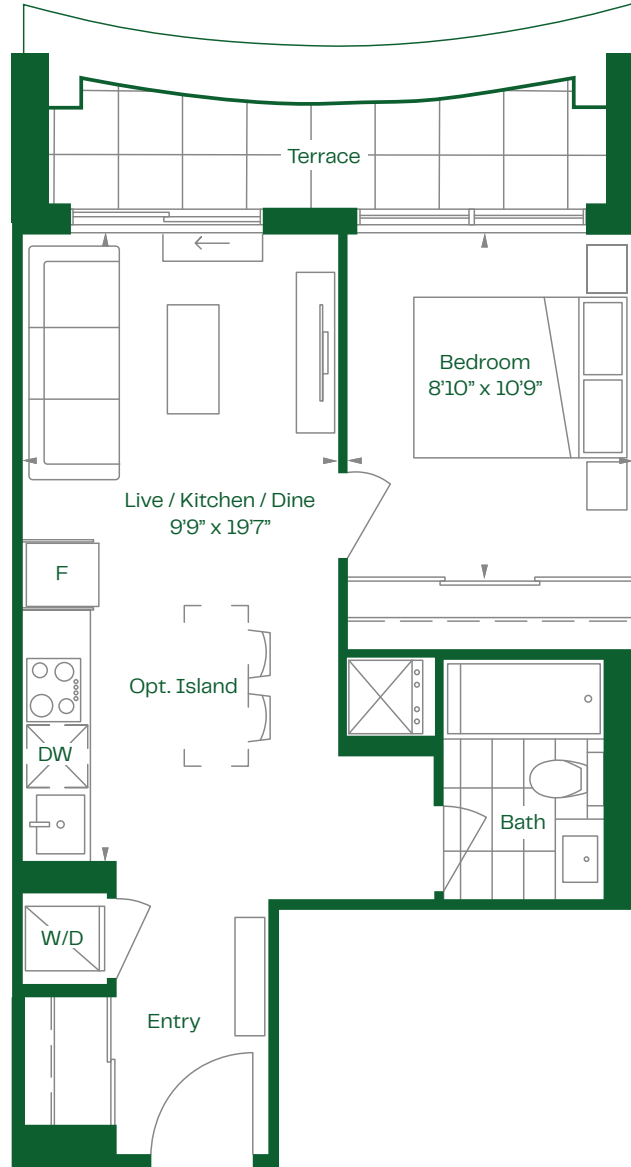

The Glow

1B.06 | 1 Bedroom

Interior: 505 sq. ft. Exterior: 53 sq. ft. Total: 558 sq. ft.

Claystone

LEVEL 5

Dimensions, specifications, layouts and materials are approximate only and are subject to change without notice. Tile patterns may vary. Risers and Window sizes and location, may vary. Actual usable floor space may vary from stated floor area. Balcony and terrace area is approximate and may vary in size floor to floor due to architectural detail. The purchaser acknowledges that the actual unit purchased may be a reverse layout to the plan shown. See Sales Representative for full details. E. & O. E.