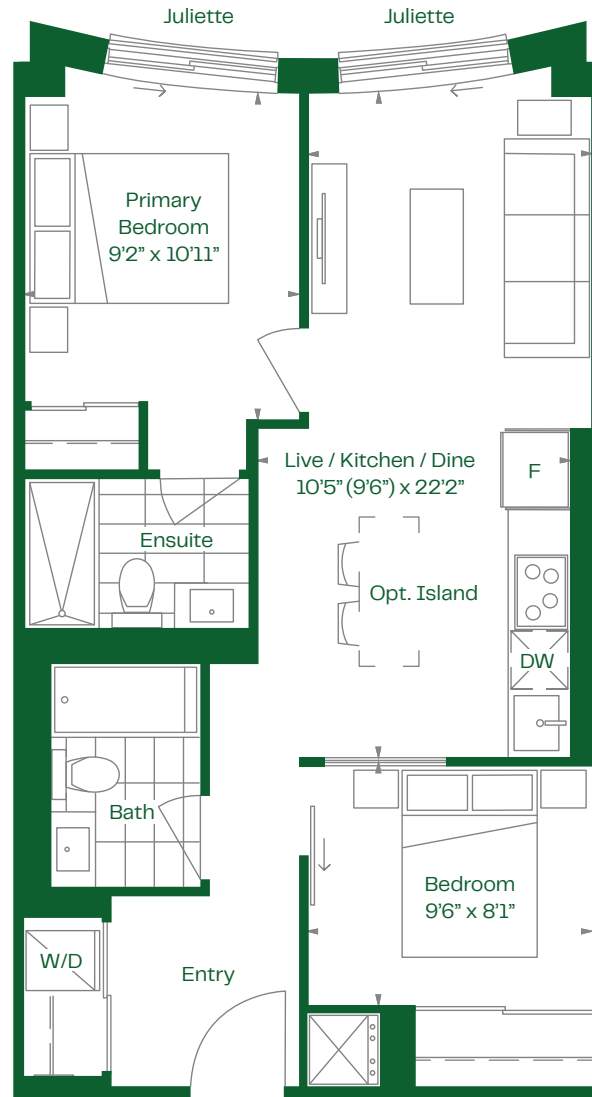

The Tealstone
2B.05 | 2 Bedroom

Total:
705 sq. ft.

Claystone

LEVEL 2

LEVELS 3 & 4

Dimensions, specifications, layouts and materials are approximate only and are subject to change without notice. Tile patterns may vary. Risers and Window sizes and location, may vary. Actual usable floor space may vary from stated floor area. Balcony and terrace area is approximate and may vary in size floor to floor due to architectural detail. The purchaser acknowledges that the actual unit purchased may be a reverse layout to the plan shown. See Sales Representative for full details. E. & O. E.