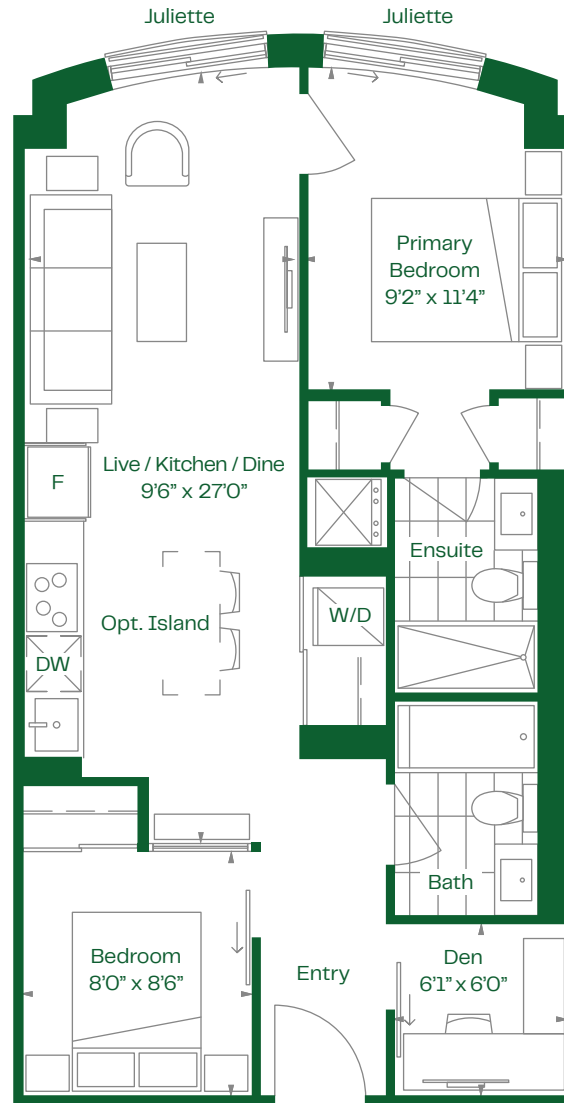

The Turquoise
2B+D.03 | 2 Bedroom + Den

Total:
735 sq. ft.

Claystone

LEVEL 2

LEVELS 3 & 4

LEVEL 5

Dimensions, specifications, layouts and materials are approximate only and are subject to change without notice. Tile patterns may vary. Risers and Window sizes and location, may vary. Actual usable floor space may vary from stated floor area. Balcony and terrace area is approximate and may vary in size floor to floor due to architectural detail. The purchaser acknowledges that the actual unit purchased may be a reverse layout to the plan shown. See Sales Representative for full details. E. & O. E.